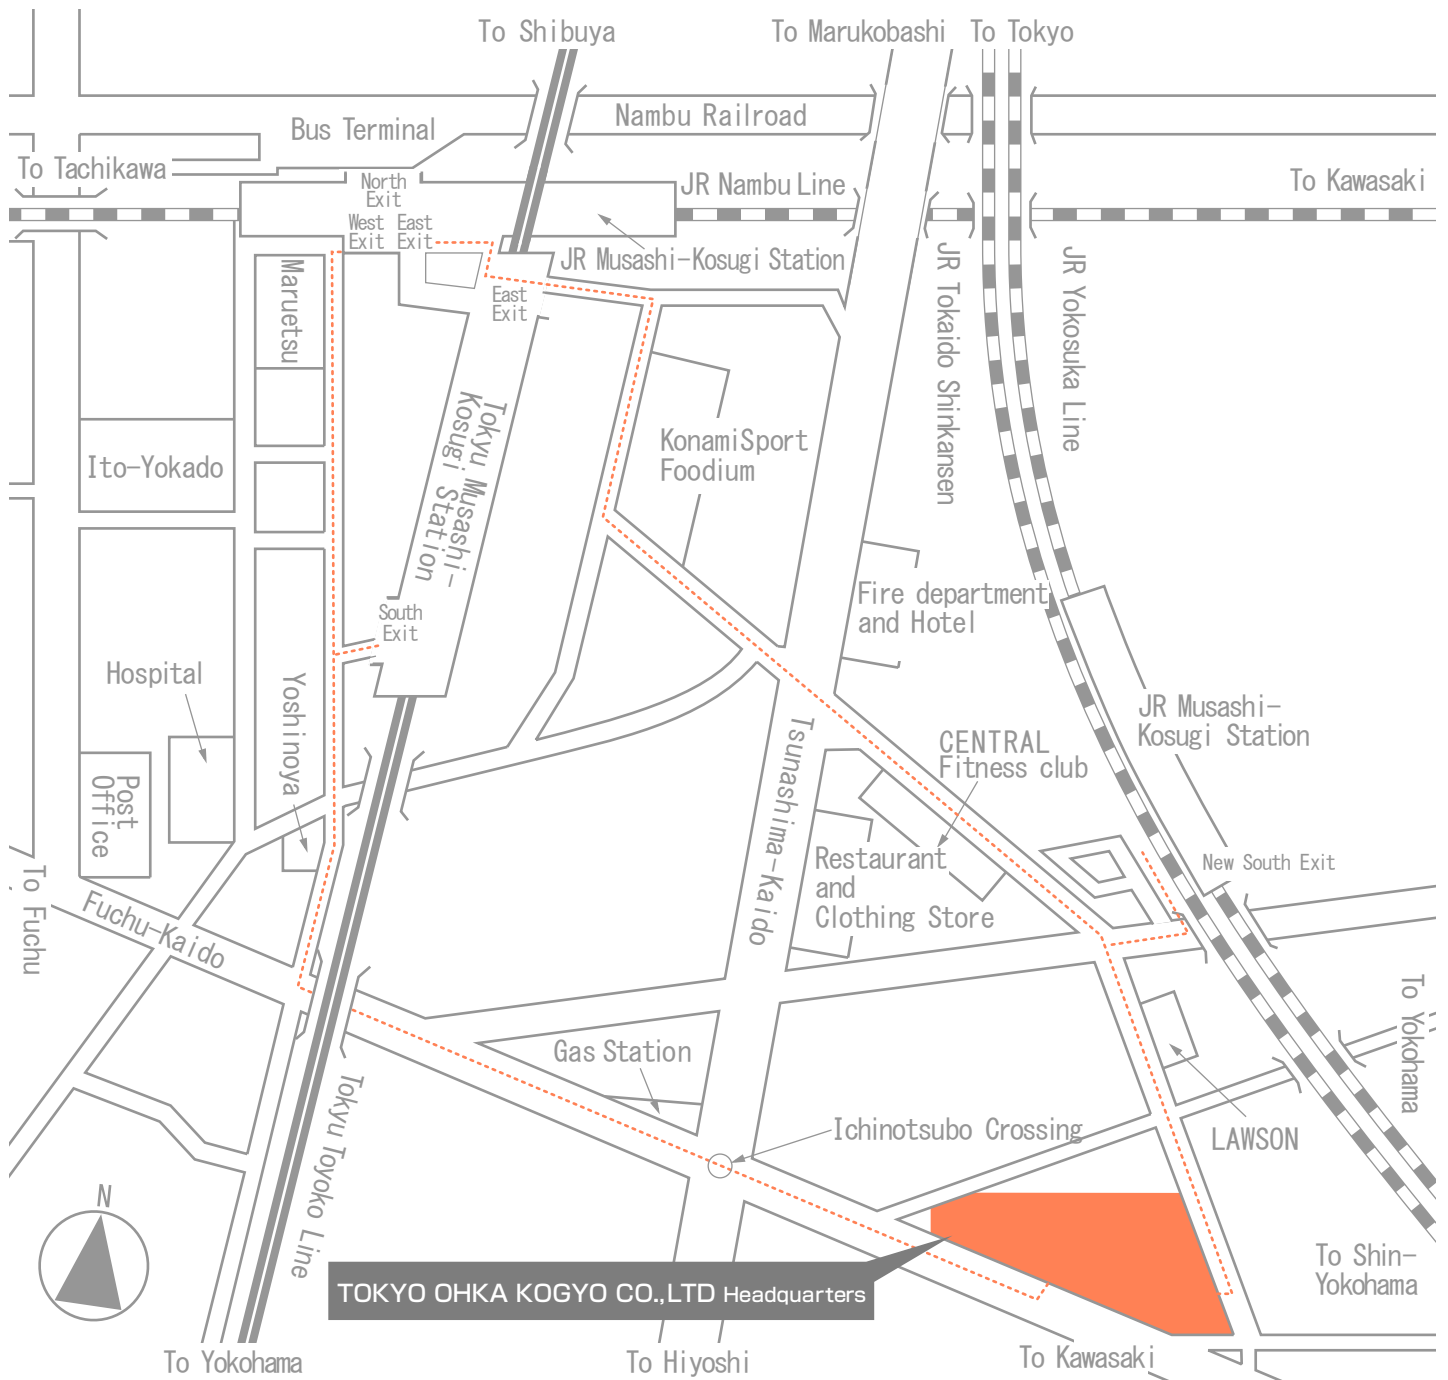

TOKYO OHKA KOGYO CO., LTD. HEADQUARTERS

150, Nakamaruko, Nakahara-ku, Kawasaki, Kanagawa 211-0012 JAPAN

TEL. 044-435-3000 (Rep.)

FAX. 044-435-3020 (Rep.)

From the Station

JR Nambu Line Musashi-Kosugi Station West Exit 11 Minutes' Walk → TOK

JR Yokosuka Line Musashi-Kosugi Station New South Exit 5 Minutes' Walk → TOK

Tokyu Musashi-Kosugi Station South Exit 8 Minutes' Walk → TOK